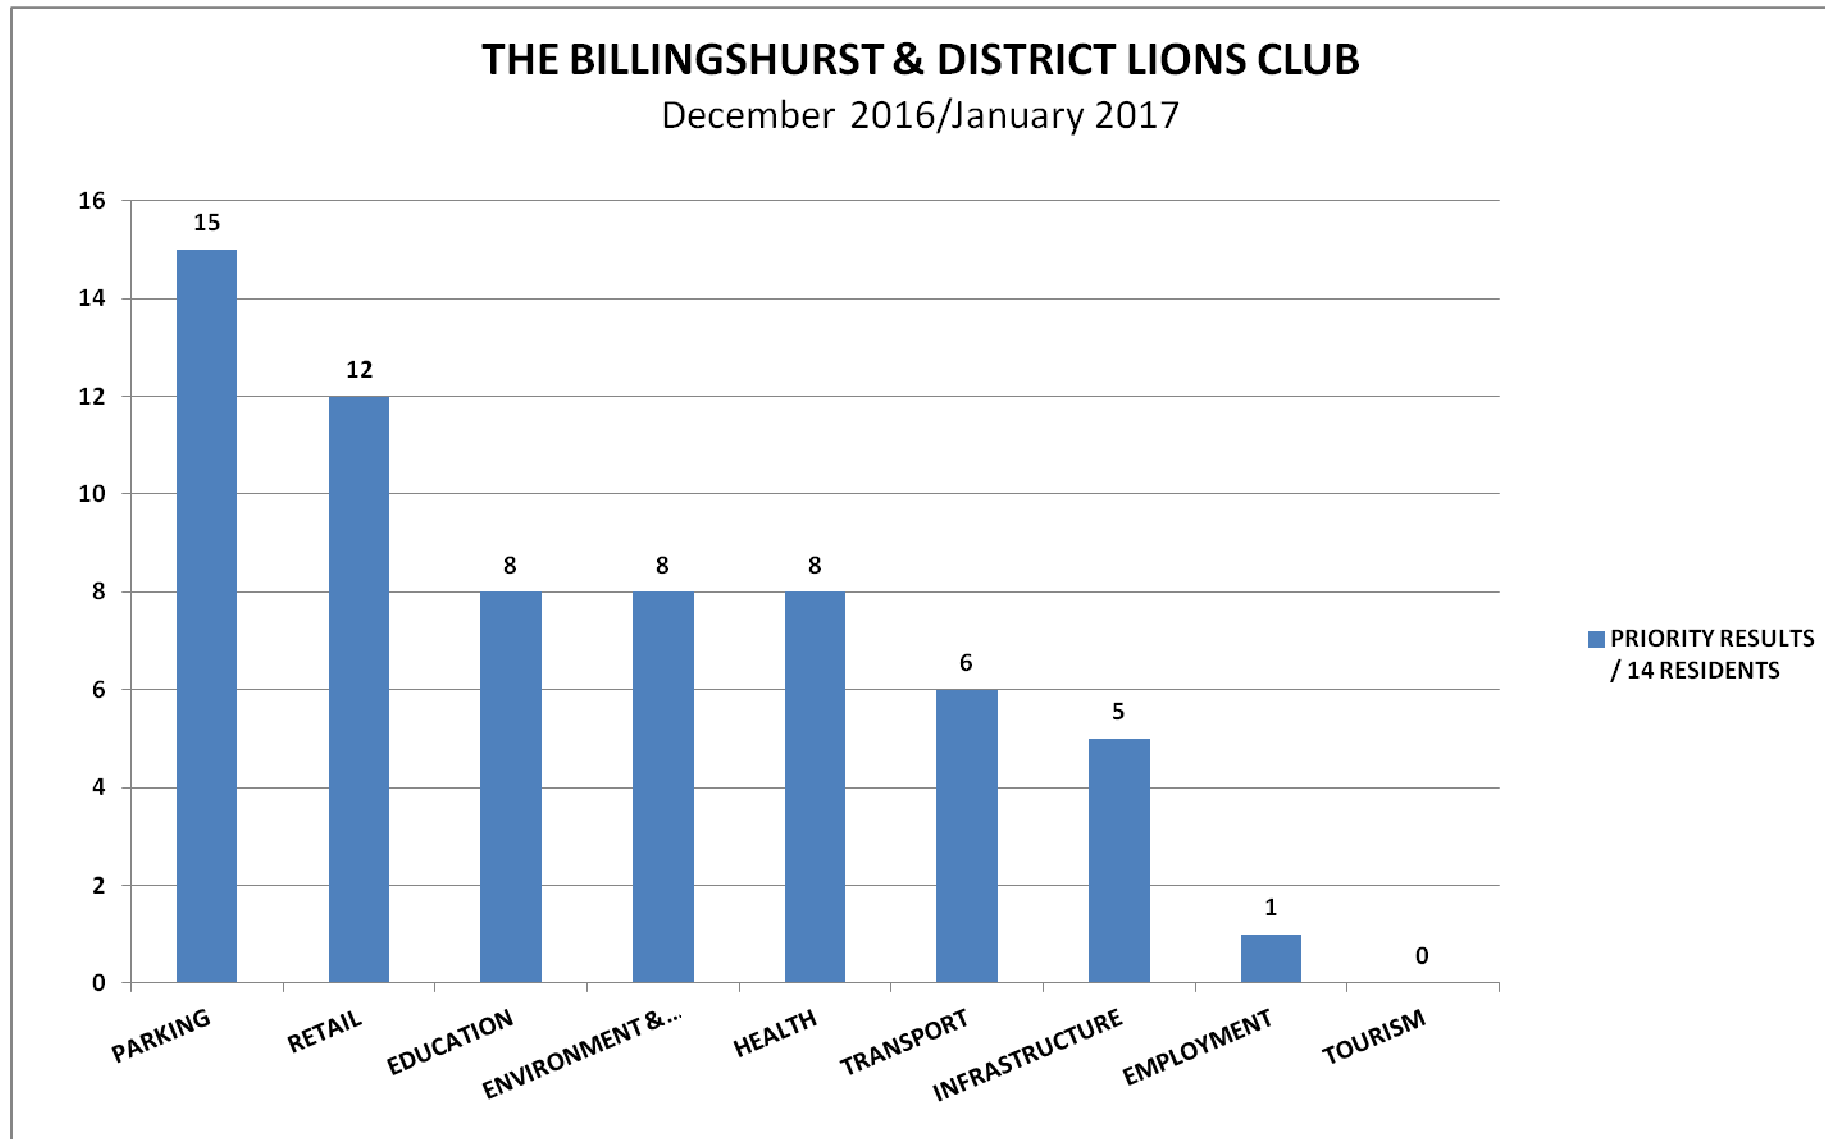

BILLINGSHURST PARISH NEIGHBOURHOOD PLAN CONSULTATION RESULTS

14 Residents and results of their first five priorities.