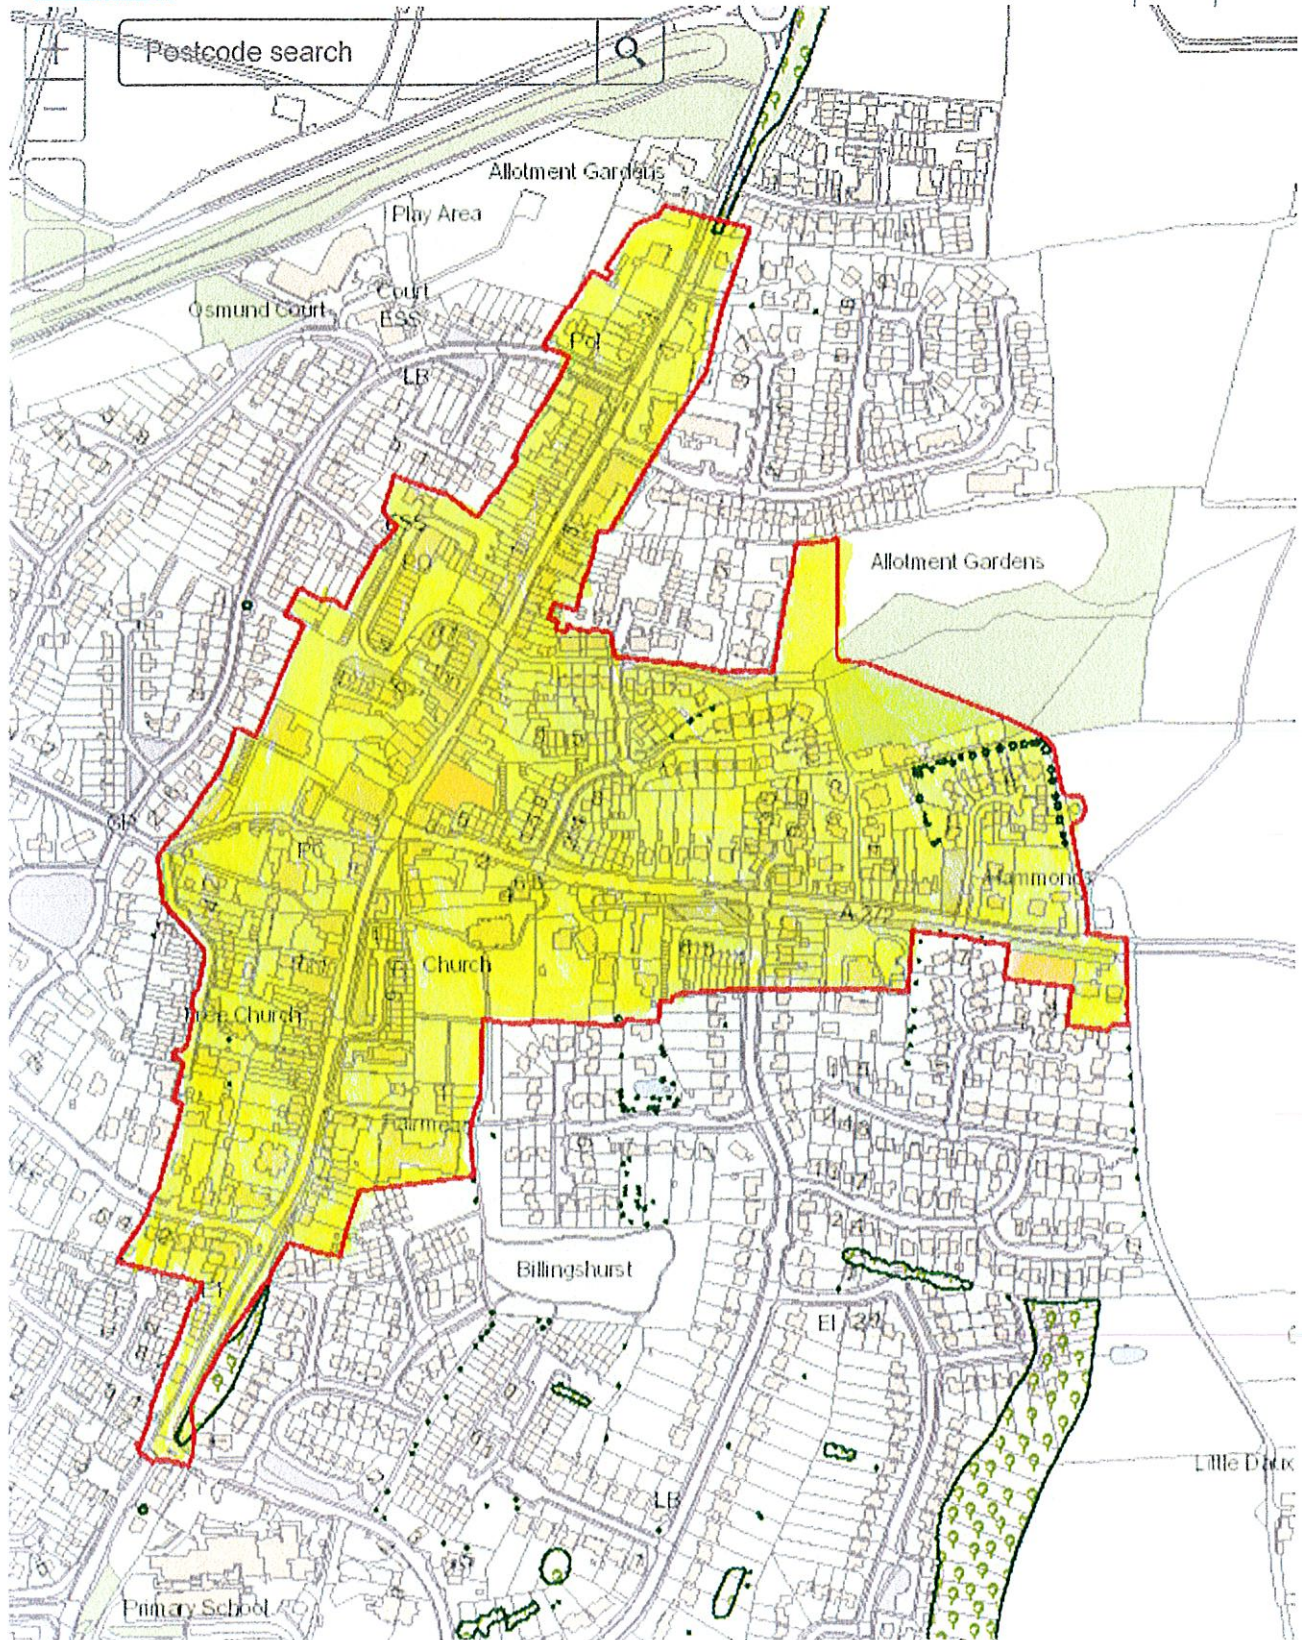

# Local Plan Mapping

Postcode search

100m  
126347 508977 Meters